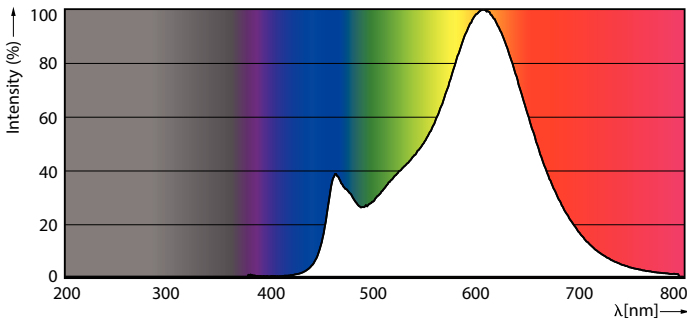

Photometric data

LEDbulb 13W A67 E27 827 CL