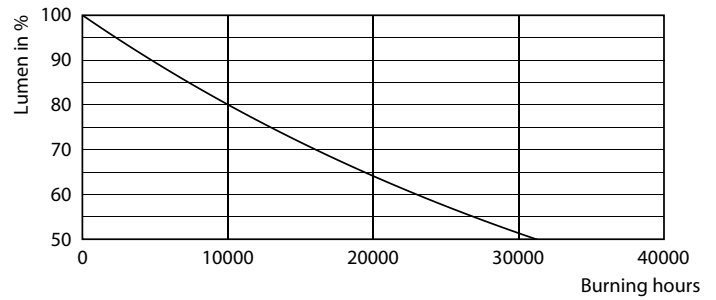

Corepro Glass High Lumen bulbs

Lifetime

15K LED

15K LMP