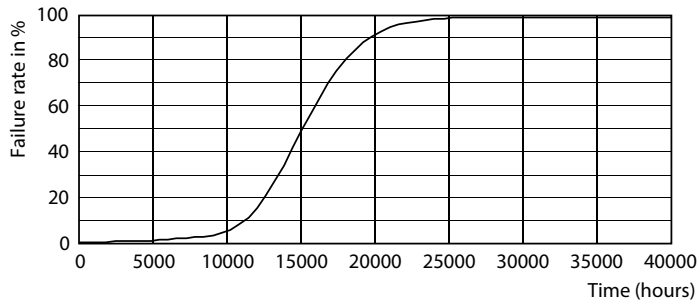

Corepro Glass High Lumen bulbs

Lifetime

15K LED